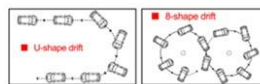

Ancho: 7.5 cms

Carro color gris R/C

RACING RALLY R/C

AGES 6+ 2.4G 1:24 4WD

NO.SC24A13-1

15+ AMH

BOX SIZE: 20.7cm X 12.2cm X 12.9cm

USB (Included)