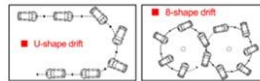

BOX SIZE: 20.7cm X 12.2cm X 12.9cm

Modelo a control remoto
fabricado en plástico y
neumáticos en goma

Precio: Q275.00

Precio: $37.00

Escala: 1/24

Presentación: con caja.

MEDIDAS

Largo: 18 cms

Alto: 6 cms

Ancho: 7.5 cms